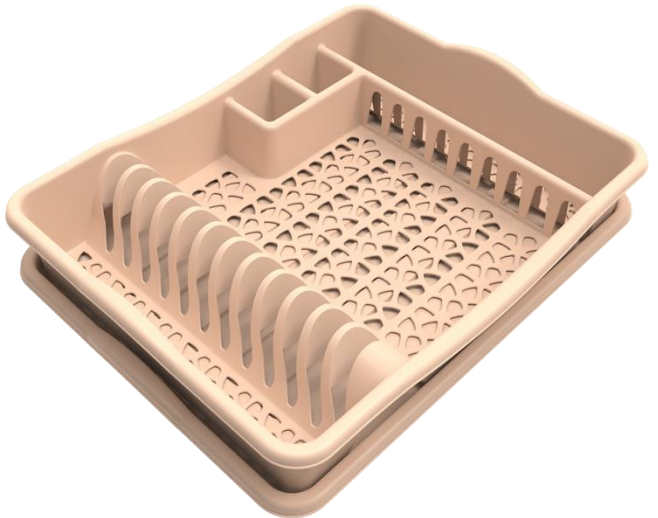

**RT15300**  
 CUTLERY TRAY 33.5X26.5X4.5  
 48PCS 060065

**RT15321**  
 DISH RACK- LARGE WITH TRAY  
 34X47X7CM 24PCS 215240

**RT16291**  
 ORANGE JUICER  
 055060 48 PCs

**FP113**  
EVERY DAY WASTE PAPER  
BASKET 48 PCS 060075